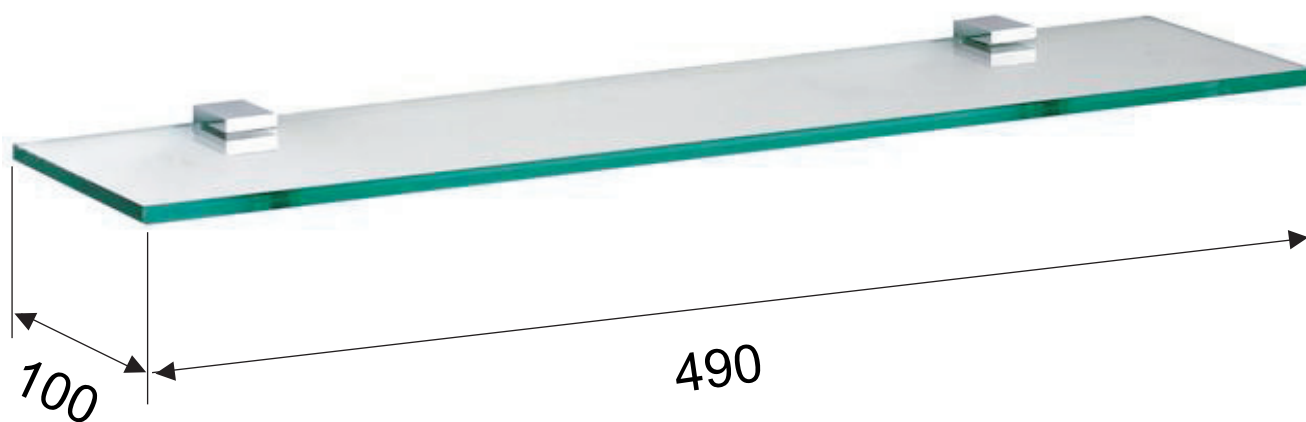

SCHEDA TECNICA

TECHNICAL FEATURES

ART. COD.

SQ 20

MATERIALI / MATERIALS

VETRO / GLASS

OTTONE CROMATO / CHROME PLATED BRASS

CROMATURA / CHROME PLATING